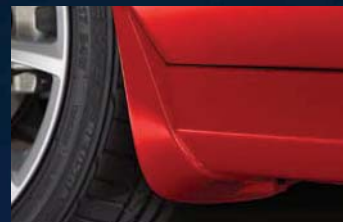

## Every detail leaves an impression.

At Mazda, we believe

that no detail gets overlooked.

Our Genuine Accessories

are no exception, and a great way

to make your Mazda truly yours.

*ZOOM-ZOOM*

CAR COVER

MUD GUARDS, FRONT

REAR UNDER SKIRT

REAR LIP SPOILER

ALUMINUM  
FUEL-FILLER DOOR

SIDE SILL EXTENSIONS

WHEEL LOCKS - CHROME  
(SET OF FOUR)

GEAR SHIFT KNOB - 2-TONE

CARGO NET

iPod ADAPTER

SEATBACK BAR

The truly authentic 2013 MX-5 is one of the best-selling, thrill-inducing two-seaters to ever hit the road. It's the real deal. And certainly worthy of Genuine Mazda Accessories - designed and crafted with the same unwavering commitment to sports-car authenticity. The options are many. The exhilaration...endless. The sports car - all yours.